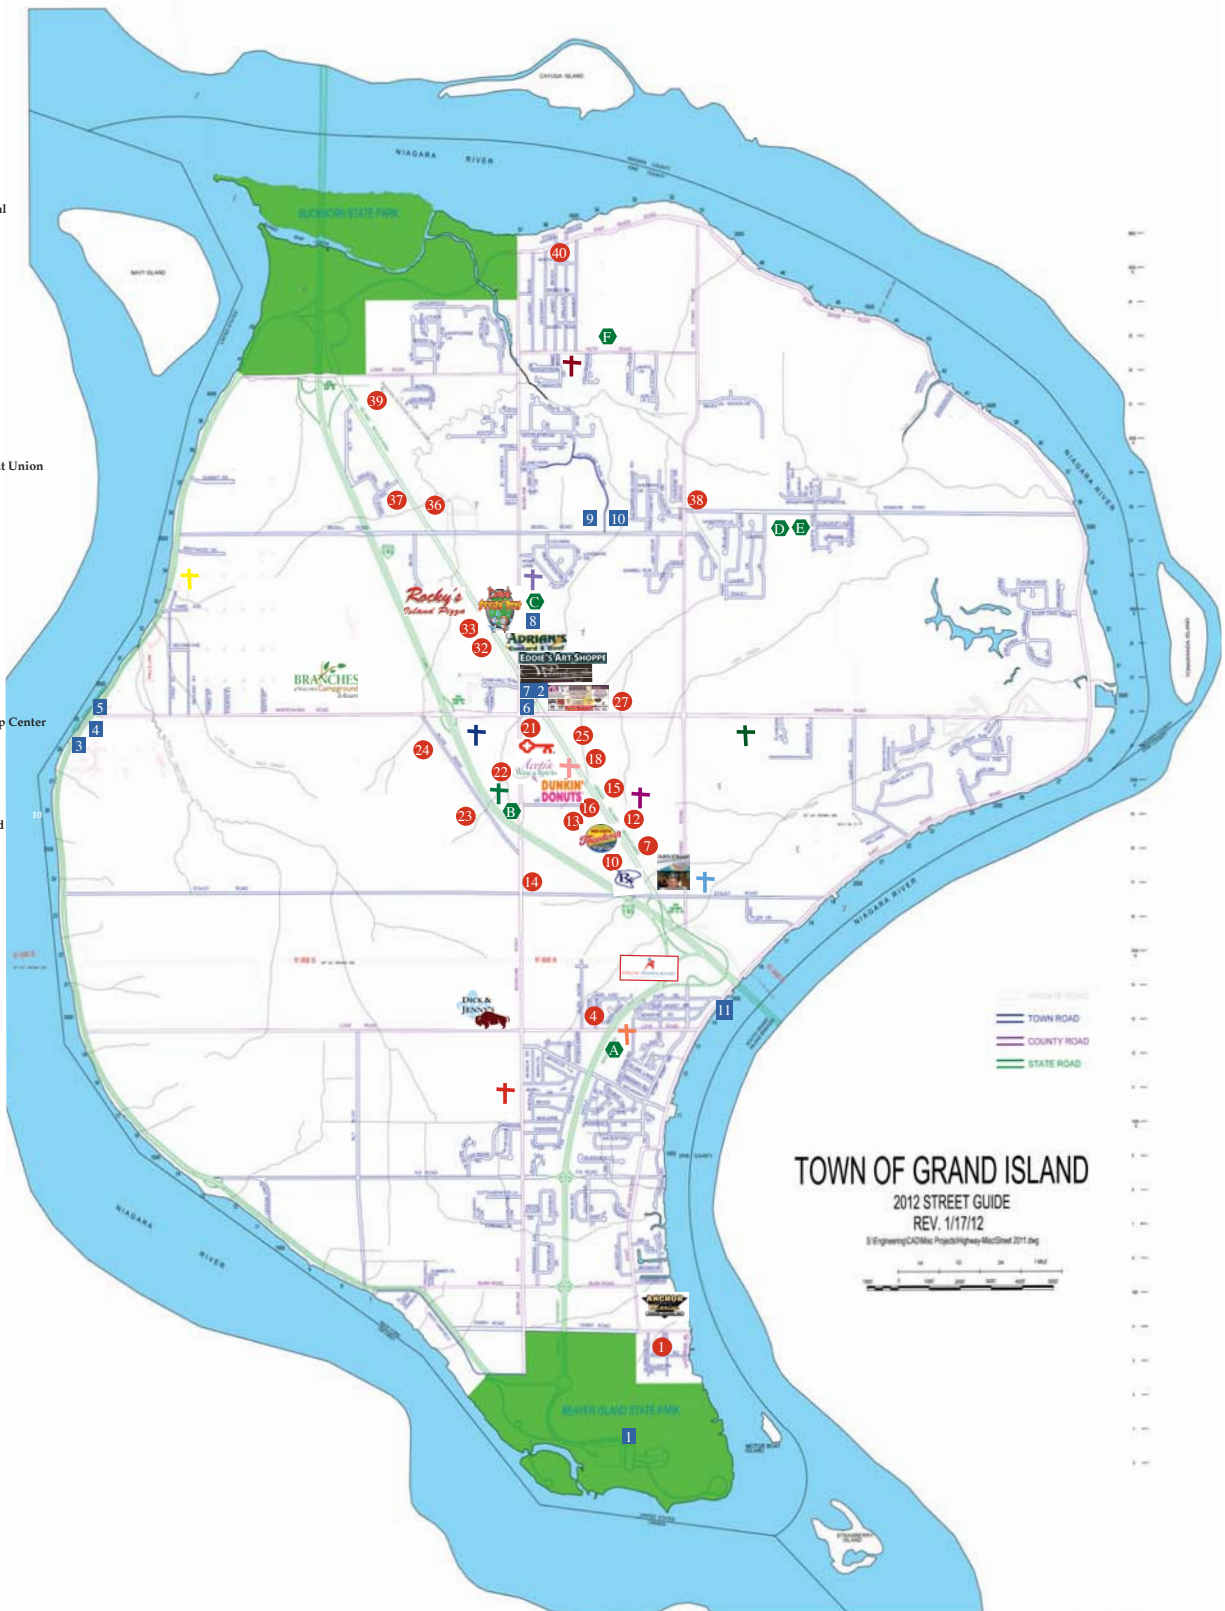

1. ### Points of Interest
2. **1** Public Golf Course
   - **2** Grand Island Chamber of Commerce
   - **3** Nike Base
   - **4** Senior Citizen Center
   - **5** Big Six Mile Marina
   - **6** Town Hall
   - **7** Fire Headquarters
   - **8** Post Office
   - **9** Veterans Park
   - **10** Library
   - **11** Fisherman's Landing
3. ### Schools
4. **A** Kaegebein Elementary
   - **B** St. Stephen's R.C. School
   - **C** Sidway Elementary
   - **D** Veronica Connor Middle School
   - **E** Grand Island High School
   - **F** Huth Road Elementary
5. ### Churches
6. **+** Bible Presbyterian
   - **+** St. Stephens R.C. Church
   - **+** St. Timothy Lutheran
   - **+** Trinity United Methodist
   - **+** St. Martin-in-the-Fields
   - **+** Harbor Lights Fellowship
   - **+** Island Presbyterian
   - **+** New Life in Christ
   - **+** Bible Fellowship Center
   - **+** Whitehaven Road Baptist
   - **+** Riverside-Salem UCC/DC

TOWN OF GRAND ISLAND
2012 STREET GUIDE
REV. 1/17/12
S Engineering/CAD/Mac Project/Highway Mac/Grand 2011.dwg

INDEX	WEST	NORTH	INDEX	WEST	NORTH	INDEX	WEST	NORTH	INDEX	WEST	NORTH	INDEX	WEST	NORTH	INDEX	WEST	NORTH
Admiral	88	21	Chambers	88	21	Chambers	88	21	Chambers	88	21	Chambers	88	21	Chambers	88	21
Admiral	88	21	Chambers	88	21	Chambers	88	21	Chambers	88	21	Chambers	88	21	Chambers	88	21